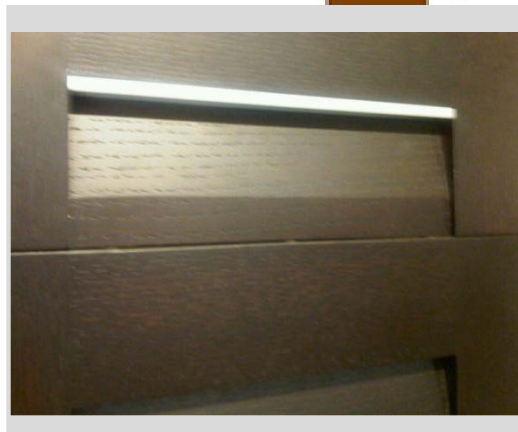

Further information

Product Description

Hidden handle profile "Y" shape for 3/4" panel

Additional information and applications

Reversible handle ,can be install upside down.
 Have to be screwed by the inside. Then leave a visible 6mm from the front and a perfect finger grip.
 Twelve foot length.

Part No.	Color / Finish	Material	Panel Thickness
31491210	Satin Aluminum	Anodized Aluminum	3/4 in