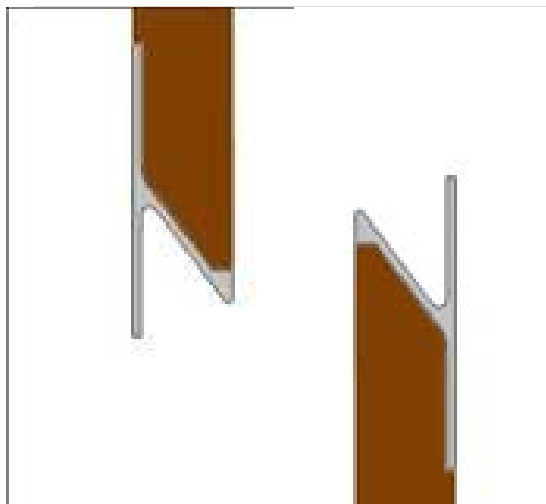

Further information

Product Description

Hidden handle profile "Y" shape for 3/4" panel

Additional information and applications

Reversible handle ,can be install upside down.
 Have to be screwed by the inside. Then leave a visible 6mm from the front and a perfect finger grip.
 Twelve foot length.

Part No.	Color / Finish	Material	Panel Thickness
31491210	Satin Aluminum	Anodized Aluminum	3/4 in